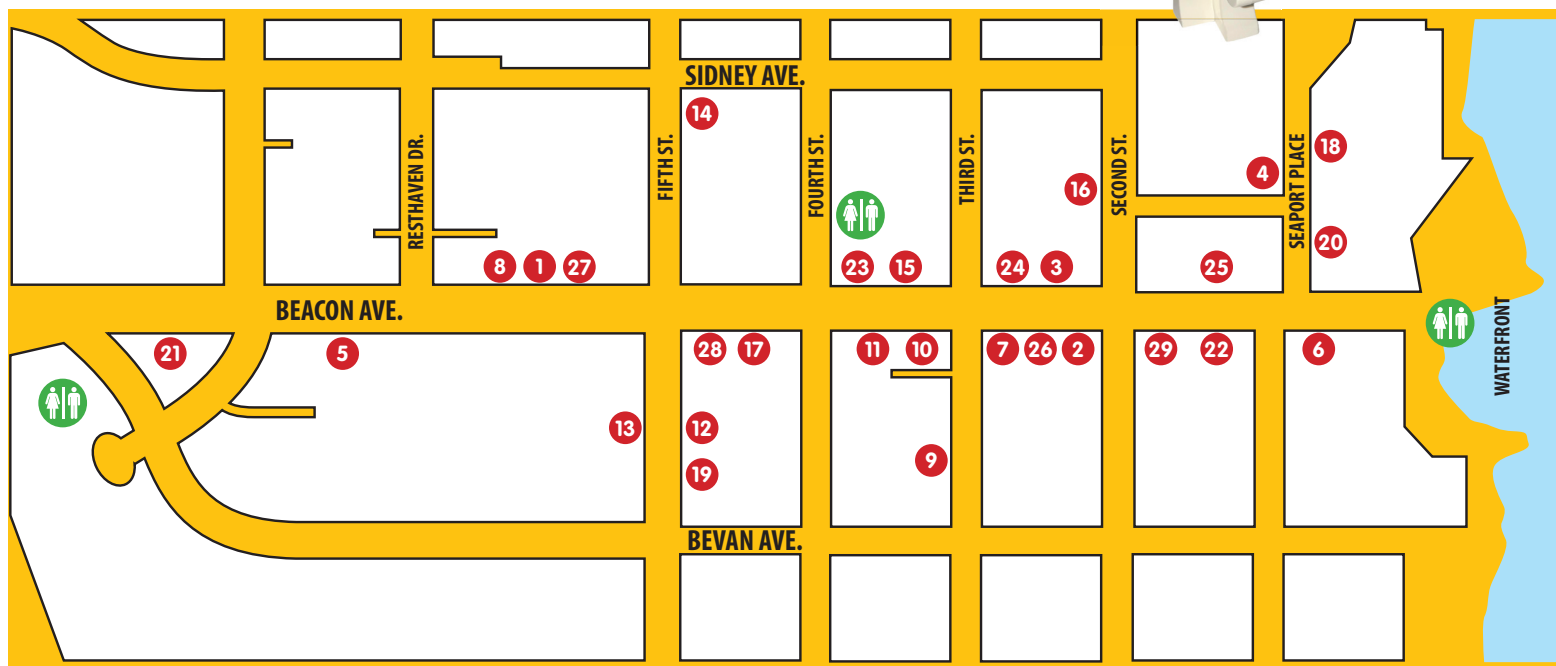

## LEGO® SCAVENGER HUNT

Help Sidney Seagull find things from his travels for his collection. Each place has a poster with an icon. Find at least 20 businesses before you enter the draw to win awesome LEGO® prizes. Fill in the map online or place the finished map in the drop box by the Museum entrance.

### MISSING KNIGHT

A LEGO knight minifigure will be hidden in the window of one of the locations, fill in the store number below you'll be entered into an additional draw!

STORE #: \_\_\_\_\_

### PARTICIPATING MERCHANTS

1. Beacon Books
2. Brown's
3. Buddie's Toys
4. Ecotopia
5. Five And Dime
6. Flush
7. Holmes Realty
8. Home Hardware
9. Hughesman Morris
10. Island Blue
11. Janet's Special Teas
12. Kiddin Around
13. Mark's
14. Monks
15. Newport Realty
16. Salvador Davis
17. Serious Coffee
18. Shaw Centre
19. Sidney Pet Centre
20. Sidney Pier Hotel
21. Sidney Visitor Centre
22. Stylecoast
23. Tanners
24. Royal Aroma
25. Seaward
26. Fickle Fig
27. Scotties Dog Shack
28. Edward Jones
29. Beacon Café