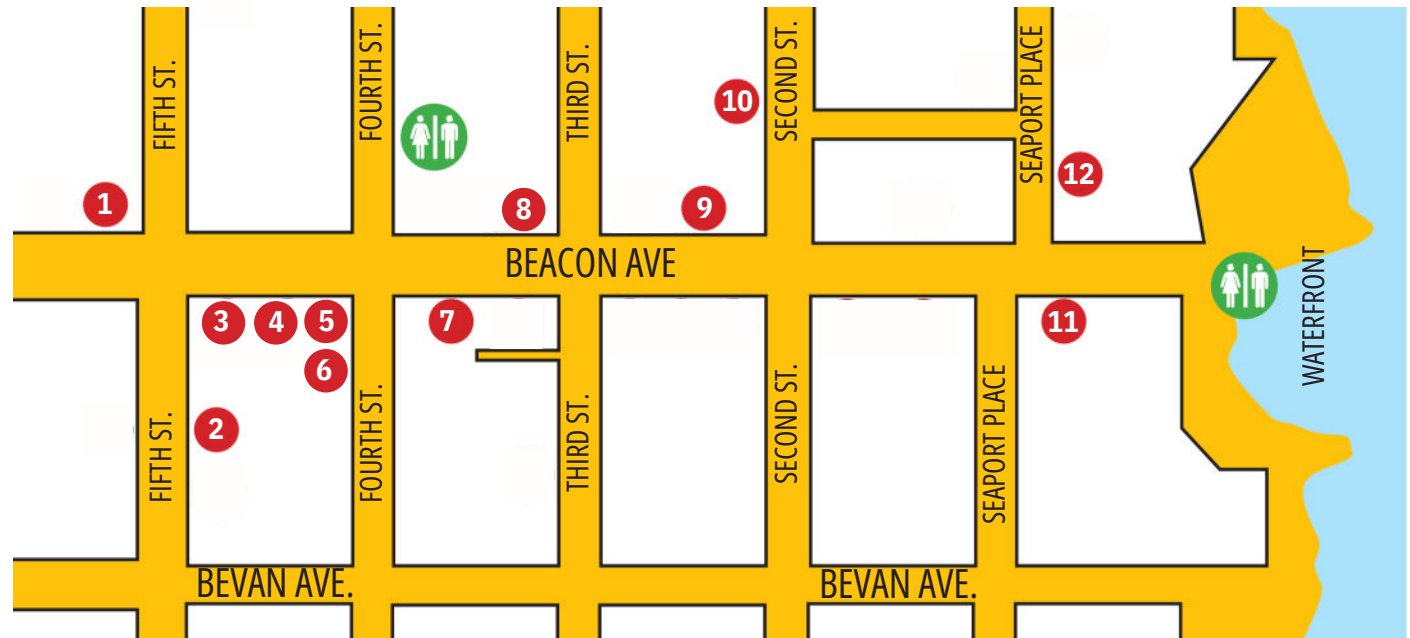

## BEACON AVENUE LEGO® SCAVENGER HUNT

Search the marked Sidney businesses to find LEGO® sets with an associated letter.  
Find them all and enter the draw to win a \$25 gift card to Buddies Toys.  
Return your finished map to the Sidney Museum by 4:00pm on Monday February 17th.

**Find the letter next to the LEGO® set and fill it in next to the corresponding business**

### Participating Businesses

1. La Boutique
2. Kiddin' Around
3. Avenue B Home Decor
4. Serious Coffee
5. Sidney Museum
6. Reuz Room
7. Good Decade Fabric and Heirloom Gifts
8. DGD Gifts
9. Buddies Toys
10. Salvador Davis & Co
11. Flush Bathroom Essentials
12. VicLUG display (Sallas Room of The Sidney Pier Hotel)

Presenting Sponsor:

An old Victoria landmark in LEGO® form! Find the Blue Bridge in one of the displays for a bonus prize draw entry! Where is it?

FIND ME!

LEGO® is a trademark of the LEGO Group. ©2025 The LEGO Group. All rights reserved.